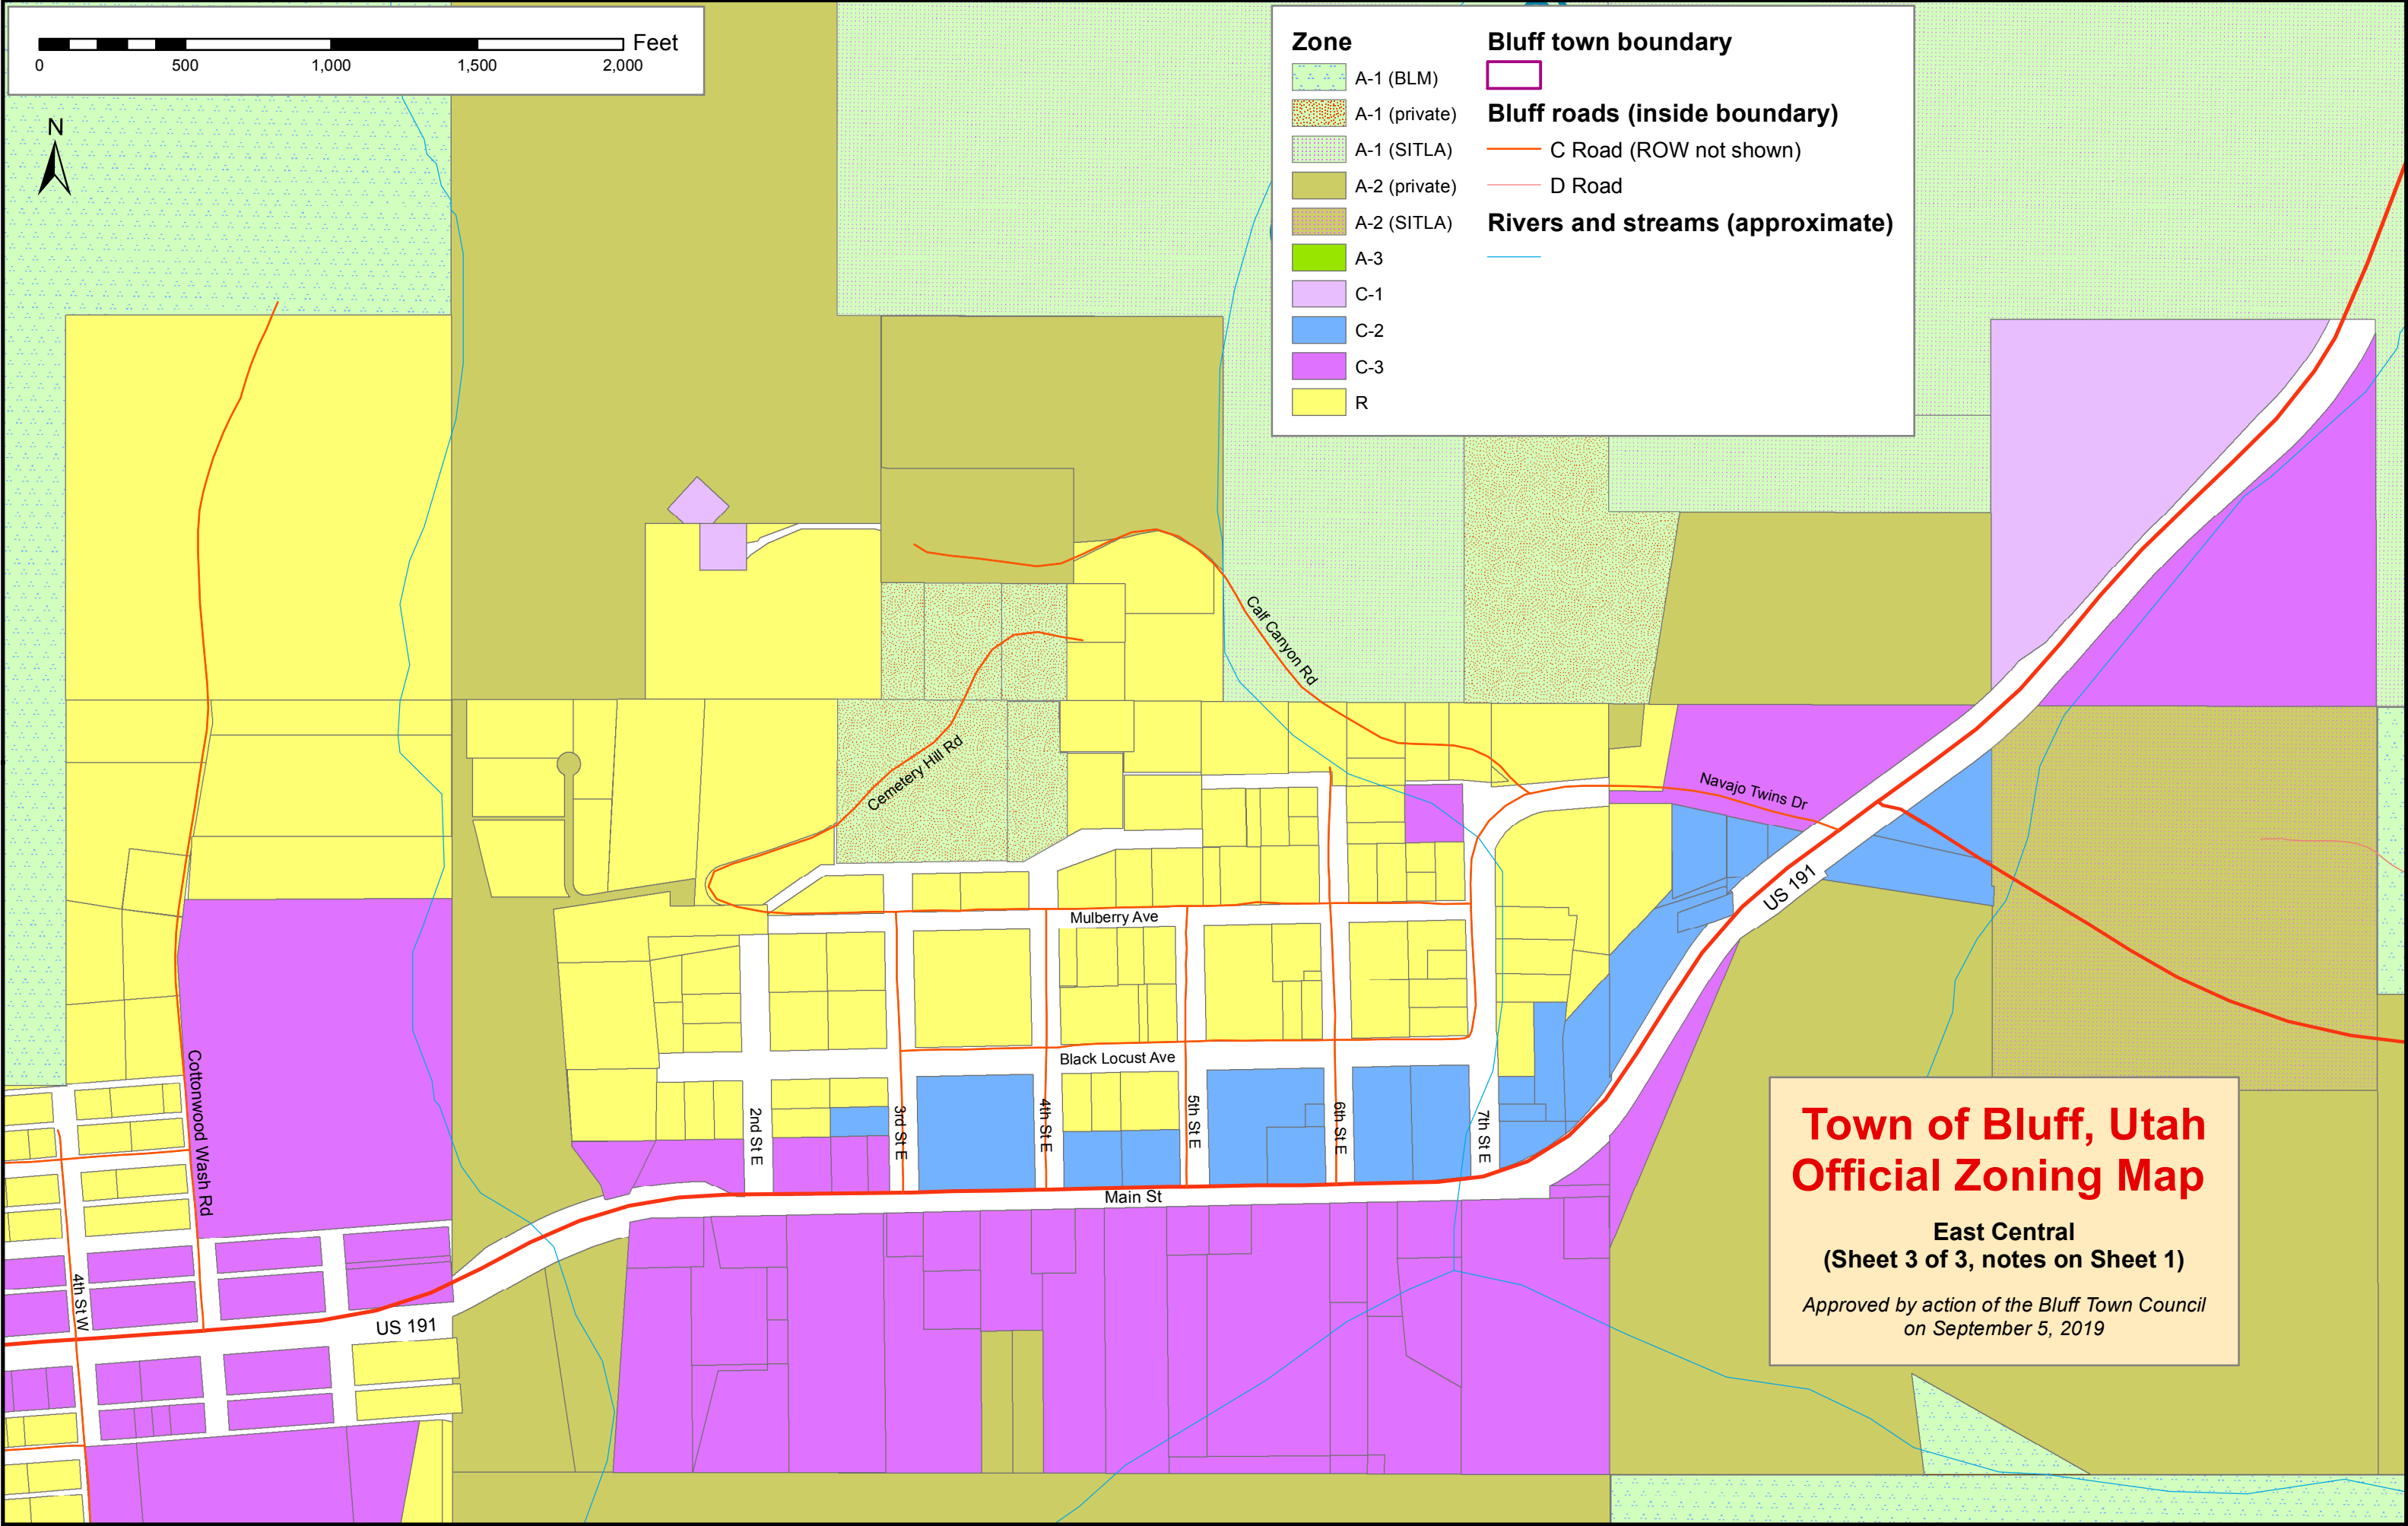

Zone		Bluff town boundary	
	A-1 (BLM)		Bluff town boundary
	A-1 (private)		Bluff roads (inside boundary)
	A-1 (SITLA)		C Road (ROW not shown)
	A-2 (private)		D Road
	A-2 (SITLA)		Rivers and streams (approximate)
	A-3		
	C-1		
	C-2		
	C-3		
	R		

**Town of Bluff, Utah
Official Zoning Map**

East Central
(Sheet 3 of 3, notes on Sheet 1)

*Approved by action of the Bluff Town Council
on September 5, 2019*