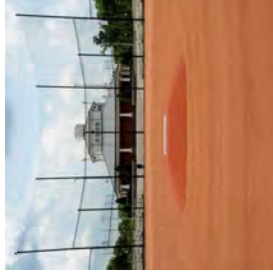

- : half court (3 on 3)
- : concrete surface is ok
- : no fence
- : location is in shade side
- : need light for summer night play
- : practice wall on north side

sports and recreation (fitness equipment spot)

- : outdoor fitness equipment (ex balance beams, bars etc)
- : meditation spot
- : walking yoga

sports (tennis)

: need fence

sports (baseball & mini soccer)

: can keep activity at middle  
 : dirt surface field  
 : need fence