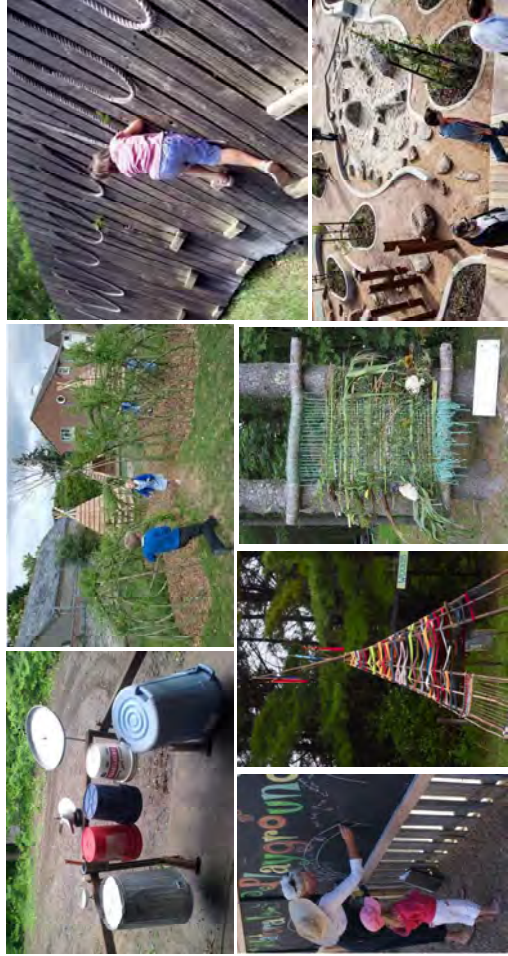

Playground (shed)

playground

- : natural playground to express "where we are"
- : tree house with the dead cottonwood
- : sand, culture (weaving etc) shade, art, music, garden

sports and recreation (basketball)

- : half court (3 on 3)
- : concrete surface is ok
- : no fence
- : location is in shade side
- : need light for summer night play
- : practice wall on north side

sports and recreation (fitness equipment spot)

- : outdoor fitness equipment (ex balance beams, bars etc)
- : meditation spot
- : walking yoga

sports (tennis)

: need fence

sports (baseball & mini soccer)

: can keep activity at middle  
 : dirt surface field  
 : need fence

activate existing pavilion

: outside classroom  
 : outside art studio  
 : mist, water fence  
 (weekend event)  
 : paint the concrete floor  
 : decorate with weaving screen

cottonwood secret place

: peace place with the cottonwood  
 : take away from the traffic